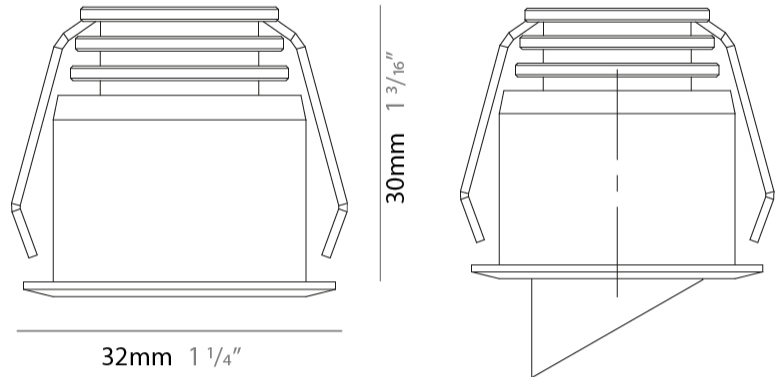

A1250000-

base number	Color Temperature	Finish Options	Lens Options

1. To build a product code in our configurator select the specify button on the base model # product page
2. To build a manual product code on this datasheet choose from the options listed below in blue font and add the suffix to the base model #

GENERAL

Series: Nilo
Subseries: Nilo
Brand: Unonovesette
Division: Architectural
Mounting Type: Recessed
Mounting Location: Ceiling
Subcategory: Downlight

PHYSICAL

Shape: Round
Diameter (mm): 32
Diameter (in): 1 1/4
Height (mm): 40
Height (in): 1 9/16
Light Distribution: Downlight
Weight (kg): 0.03
Weight (lbs): 0.07
Diffuser: Extra clear tempered glass
Fixture Finish: WHI / BLK
Fixture Material: Aluminum
Cable Details: 200mm cable 2x0.5 mm2
Upon Request: Finishes: Natural Anodized Aluminum

ELECTRICAL

Lamp Type: LED
Input Wattage (W): 2.48
Total Output Wattage (W): 1.49
Dimming: Non-Dimming / Phase Dimming (120Vac only) / 0-10V Dimming
Driver Included: No
Driver Location: Remote
Driver Type: Constant Current - 120 / 277Vac
Driver Class: Class 2
Input Voltage (V): 120 - 277
Constant Current (MA): 500

LED

Number of LEDs: 1
Color Temperature (°K): 2200 / 2700 / 3000 / 4000
Max. Delivered Lumen (lm): 127
CRI: >90 CRI
Lamp Life (hrs): 100000

OPTICAL

Optic°: 10 / 23 / 43 / 70 / 10x40

RATINGS AND CERTIFICATIONS

Certified By: Certified for North American Standards
IP Rating: IP40
Bug Rating: B0 U0 G0